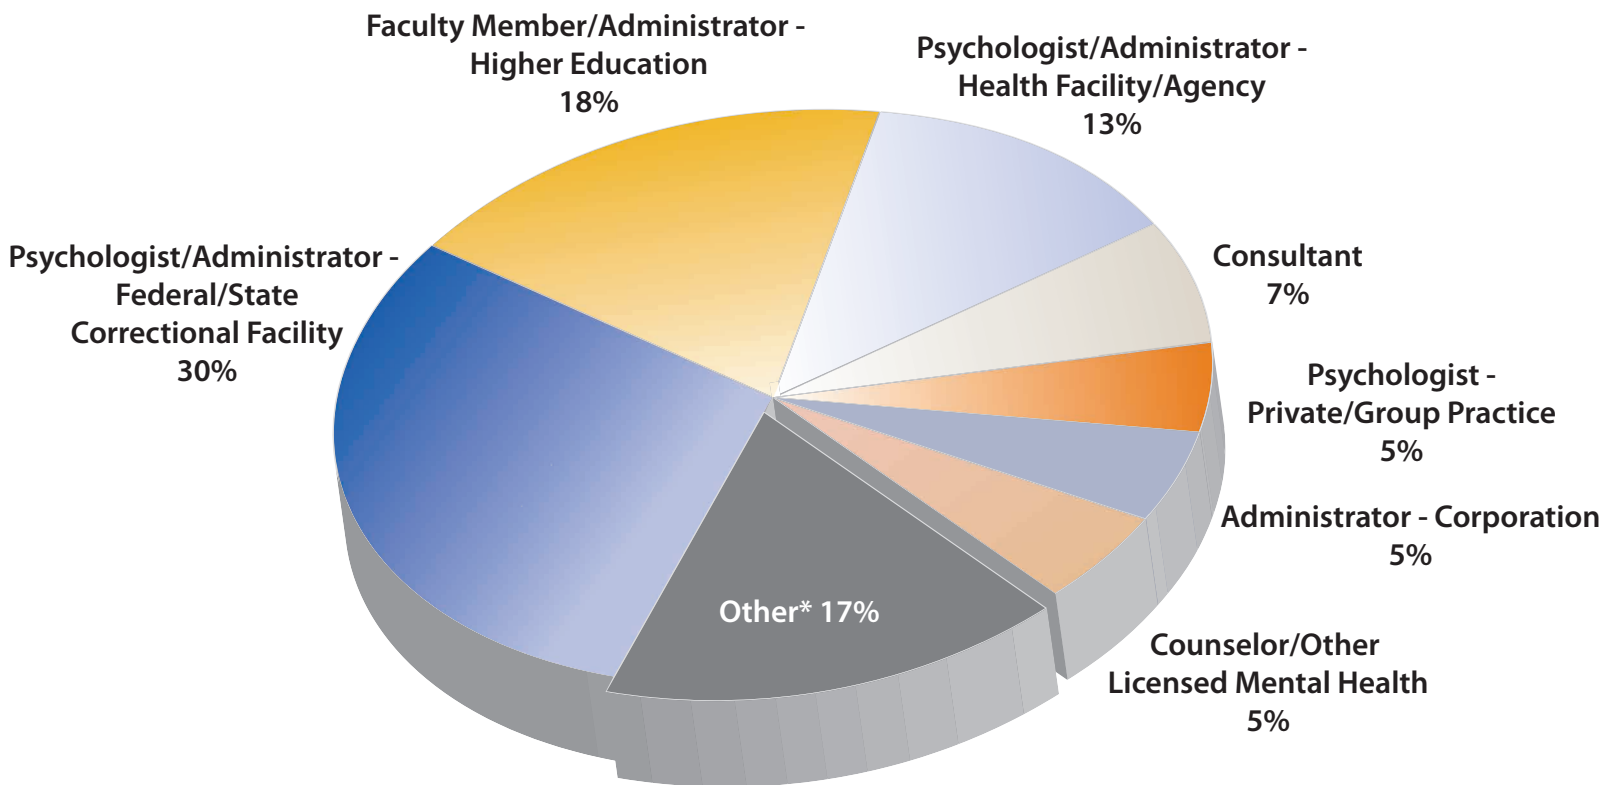

## Clinical Forensic Psychology PhD Career Paths 2001-2009

\*The Other Career Path category includes:

- Other Forensic Related
- Psychologist, Community Mental Health
- Other